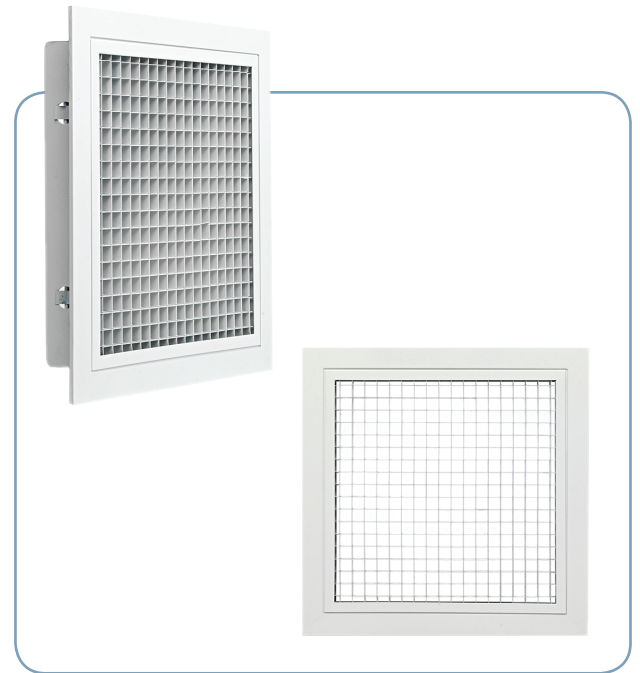

S W Hart & Co ®

MAKE HART MODEL EGF

Eggcrate Grille - Fixed Core

FEATURES :

- ⊙ T-Bar lay-in or surface mount return or exhaust grille
- ⊙ Fixed inner core
- ⊙ Aluminium construction
- ⊙ Standard powder coat finish in satin white
- ⊙ Alternative colours are available on request
- ⊙ Free area approximately 85%

ACCESSORIES :

- ⊙ Opposed Blade Damper
- ⊙ Stream Splitter Damper
- ⊙ Cushion Head Box

INSTALLATION :

- ⊙ Ceiling
- ⊙ Wall
- ⊙ Duct

DIMENSION :

EGF - STANDARD SIZES :

- ⊙ Made to order
- ⊙ Maximum one piece core dimension:
1220mm x 1220mm