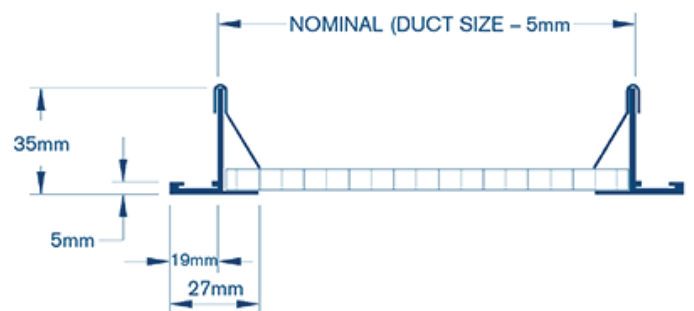

ACCESSORIES :

- ⊙ Opposed Blade Damper
- ⊙ Stream Splitter Damper
- ⊙ Cushion Head Box

INSTALLATION :

- ⊙ Ceiling
- ⊙ Wall
- ⊙ Duct

DIMENSION :

EGF - STANDARD SIZES :

- ⊙ Made to order
- ⊙ Maximum one piece core dimension:
1220mm x 1220mm